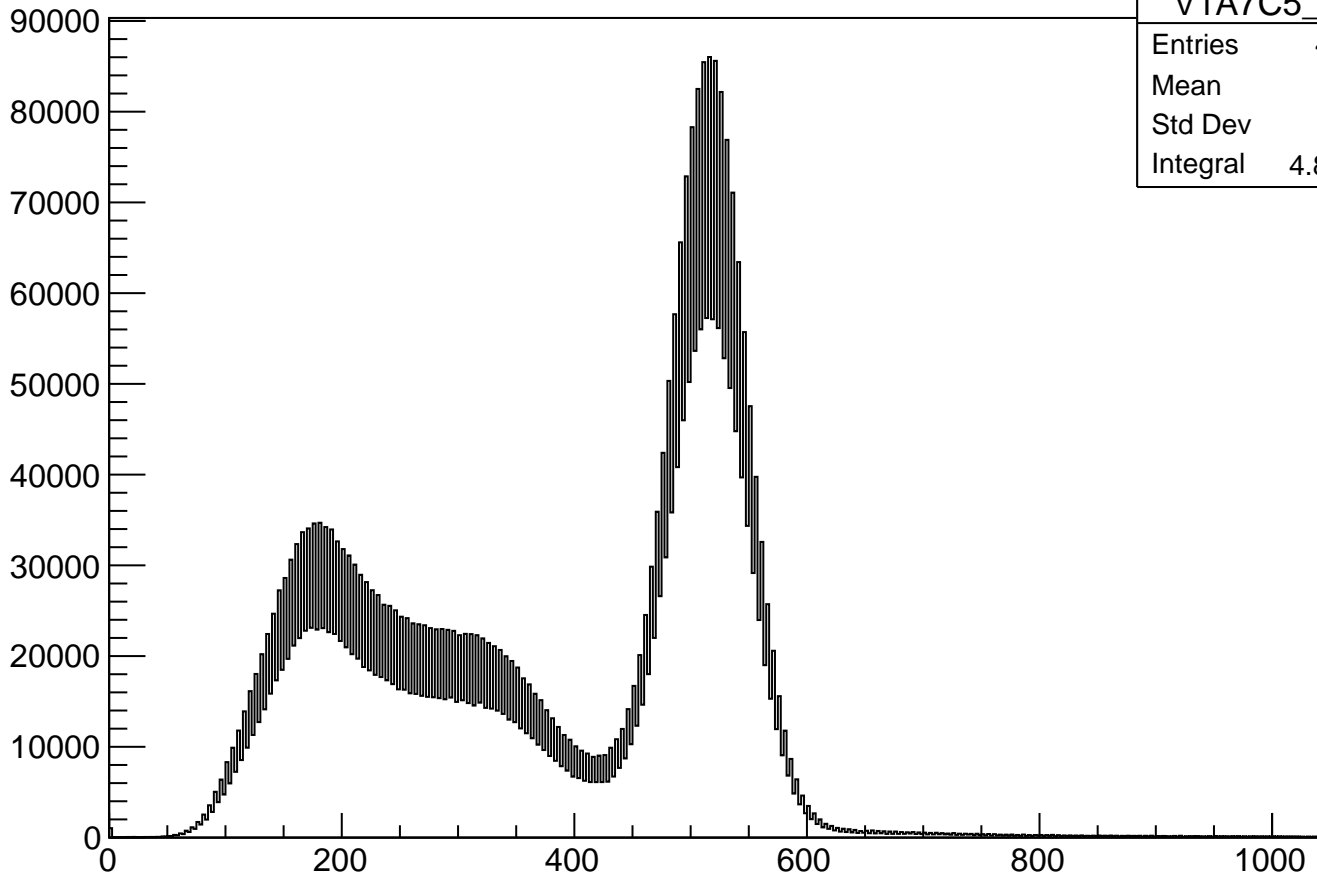

V1A7C5_EFIR

V1A7C5_EFIR	
Entries	4898382
Mean	382.4
Std Dev	154.2
Integral	4.893e+06