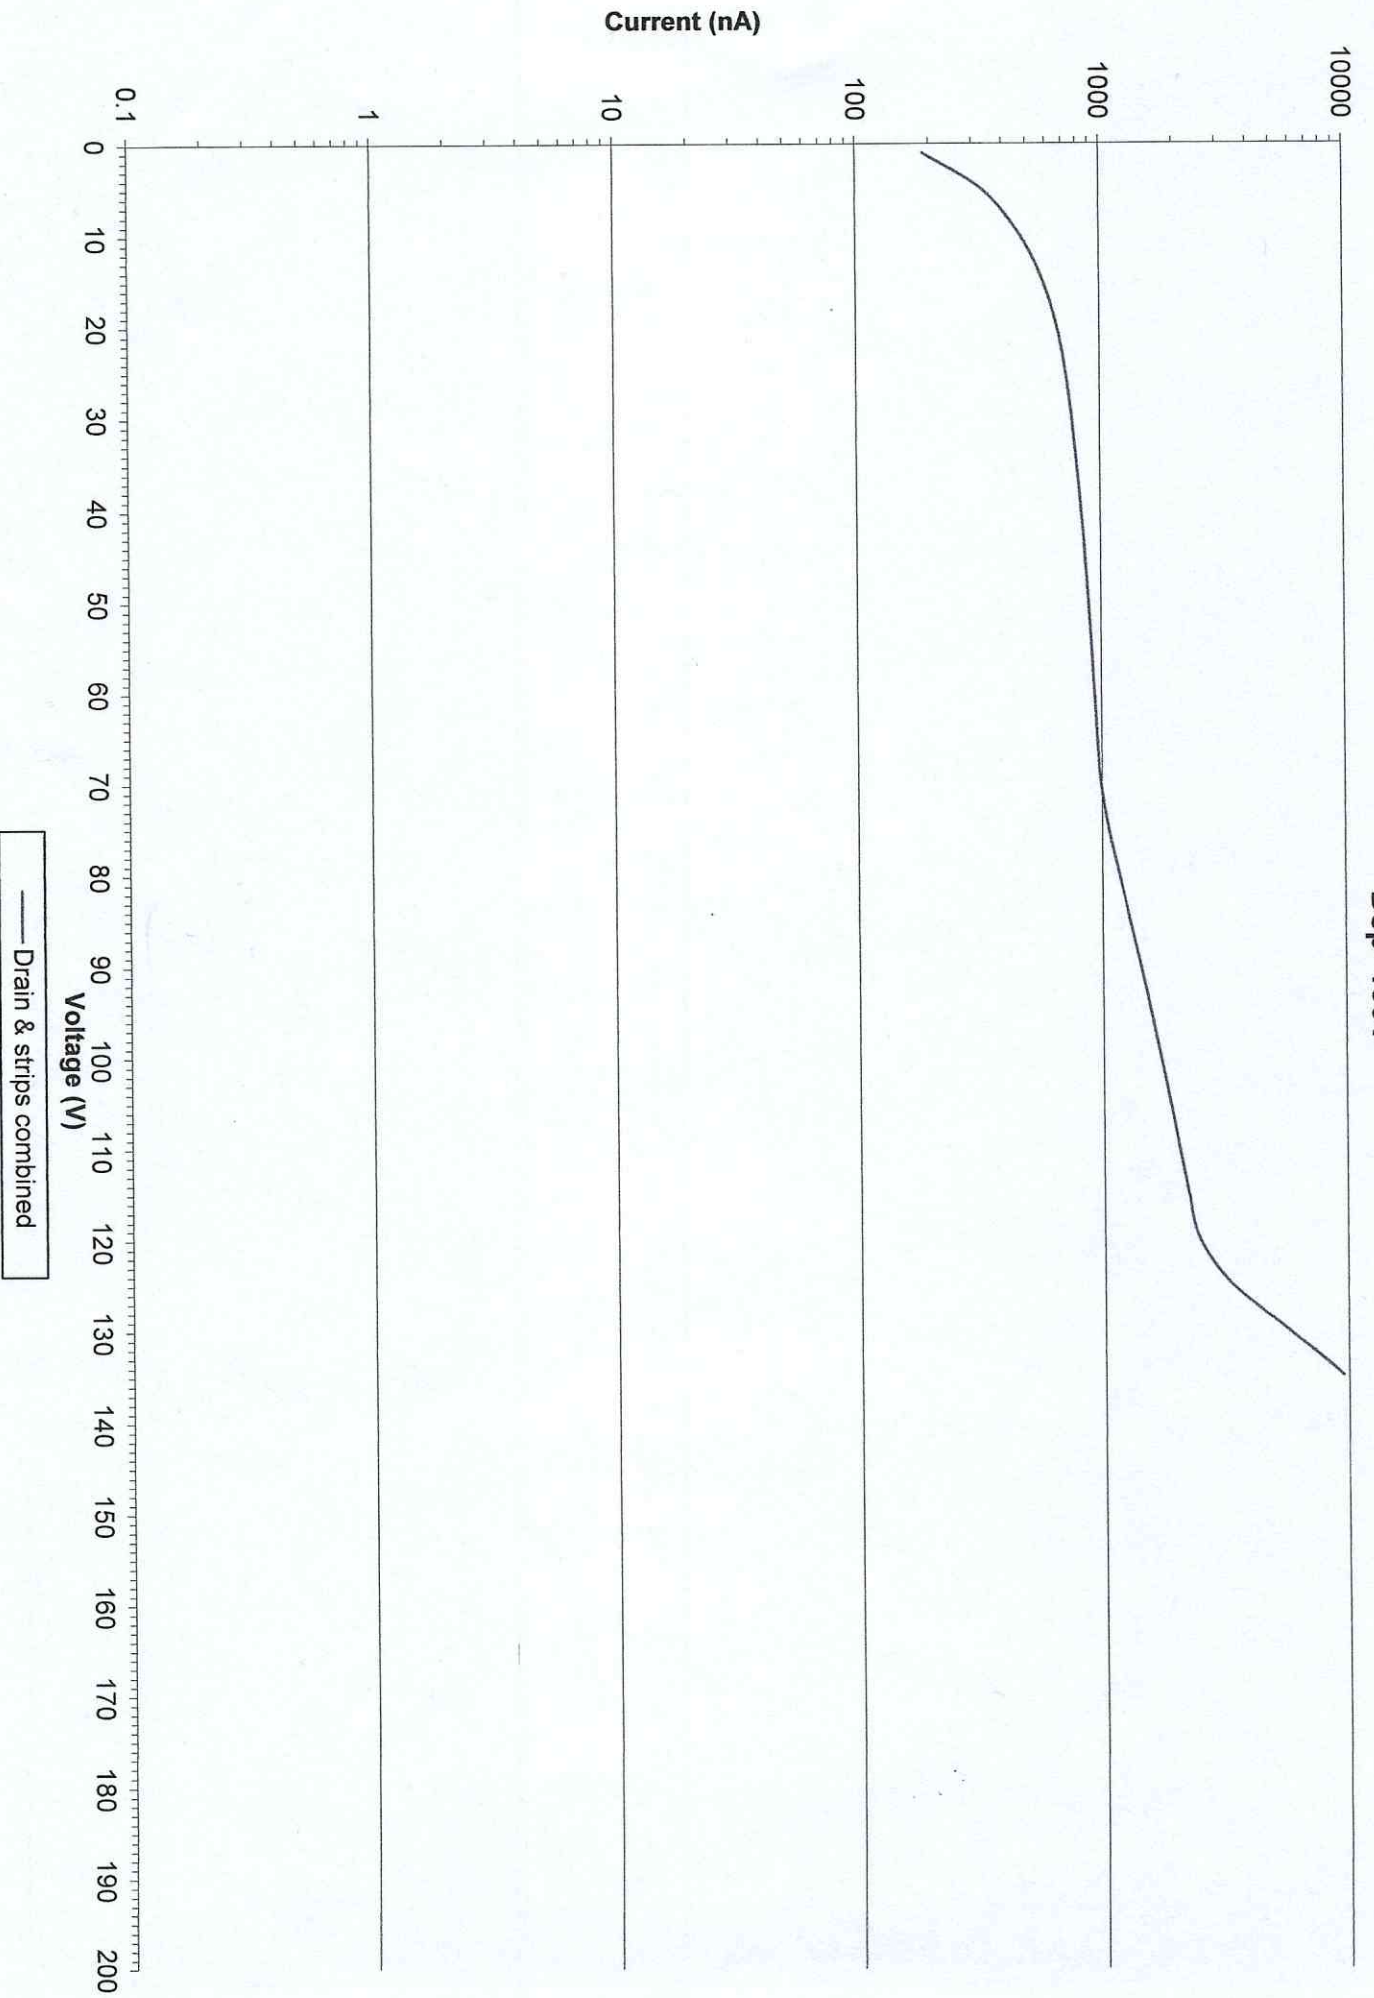

BB18-1000 DIS
3208-6 TOTAL DETECTOR IV
Dep=133V

BB18-1000 D/S
3208-9 TOTAL DETECTOR IV
Dep=133V

— Drain & strips combined

BB18-1000 D/S
3208-16 TOTAL DETECTOR IV
Dep=133V

— Drain & strips combined