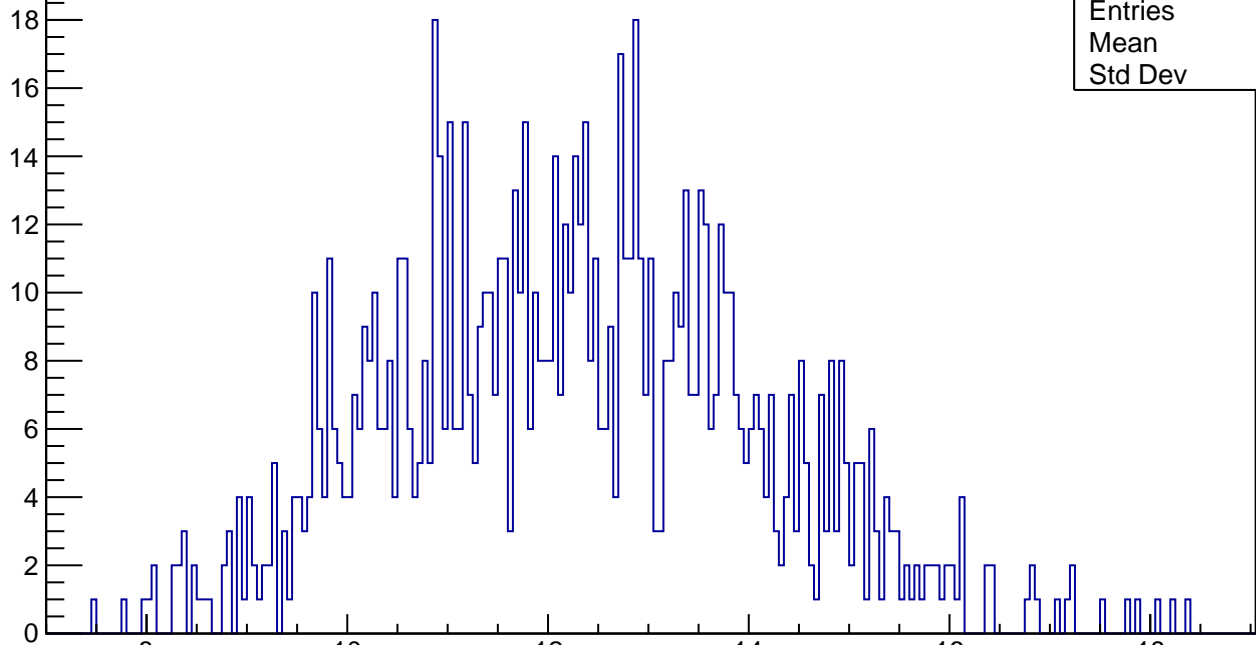

K43+n MACS

Counts

Entries	1001
Mean	12.28
Std Dev	1.849

MACS