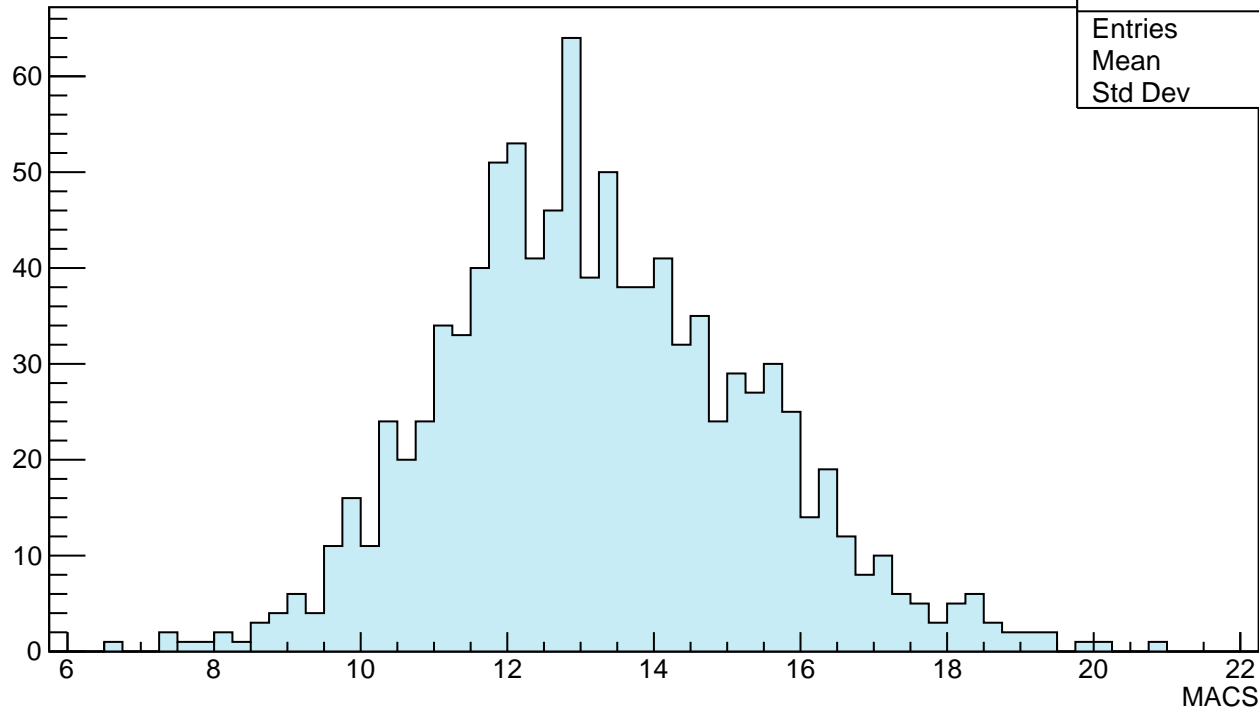

# Ca45+n MACS

Counts

Entries	1001
Mean	13.25
Std Dev	2.125

MACS