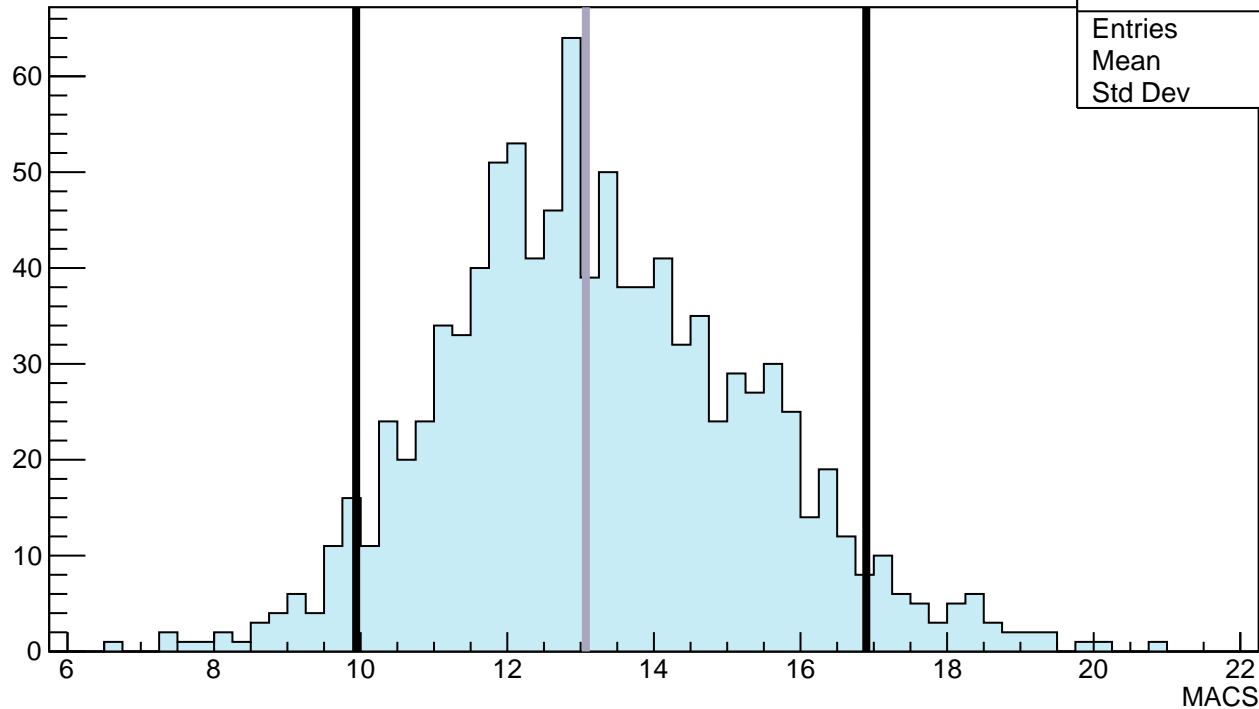

Ca45+n MACS

Counts

Entries	1001
Mean	13.25
Std Dev	2.125

MACS