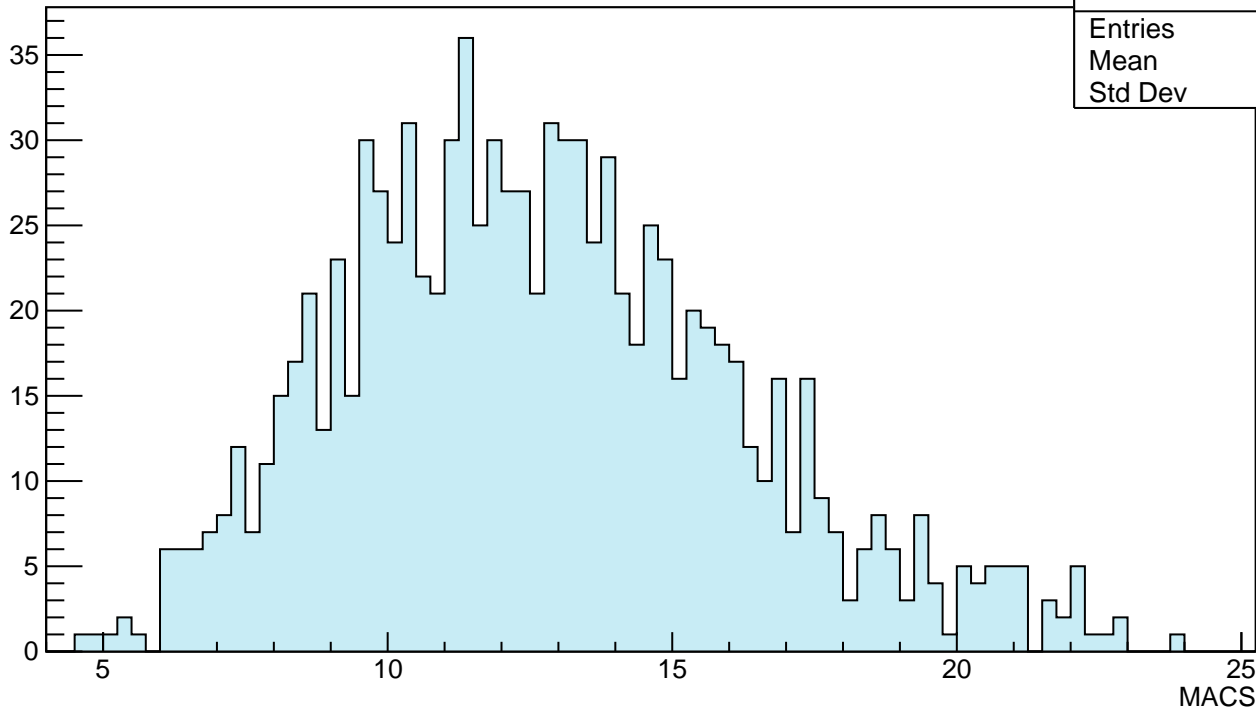

Ar37+n MACS

Counts

Entries	1001
Mean	12.76
Std Dev	3.491