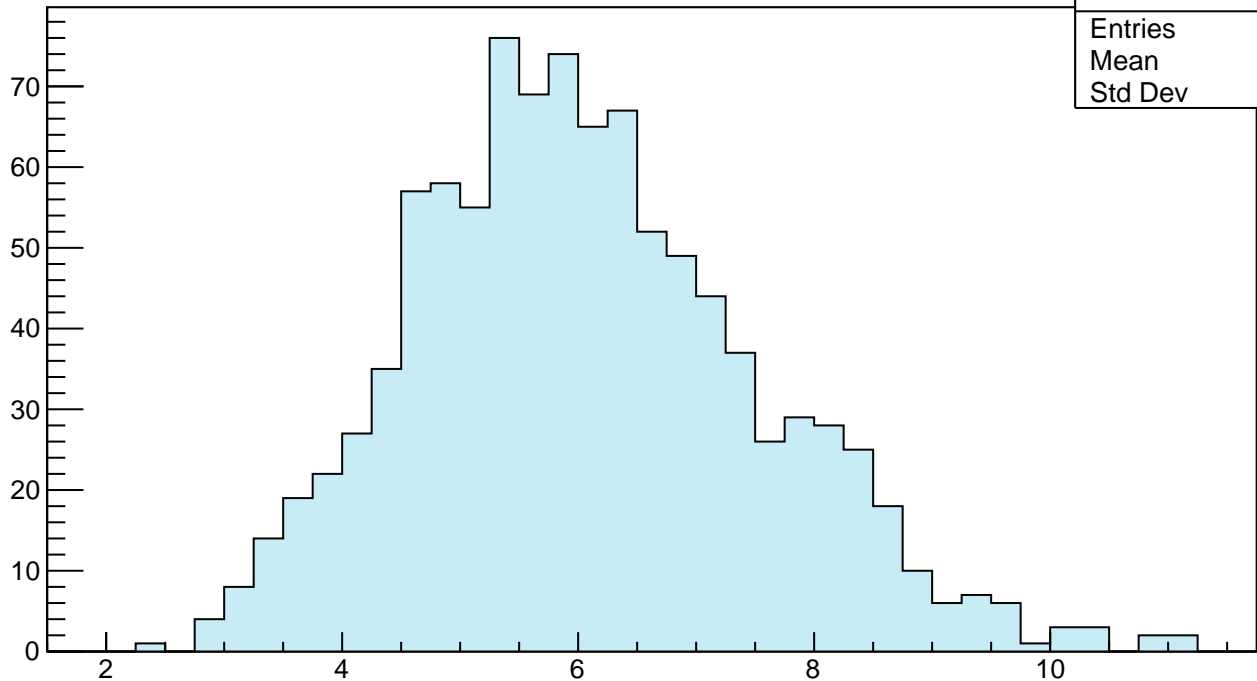

K43+n MACS

Counts

Entries	1001
Mean	6.064
Std Dev	1.466

MACS