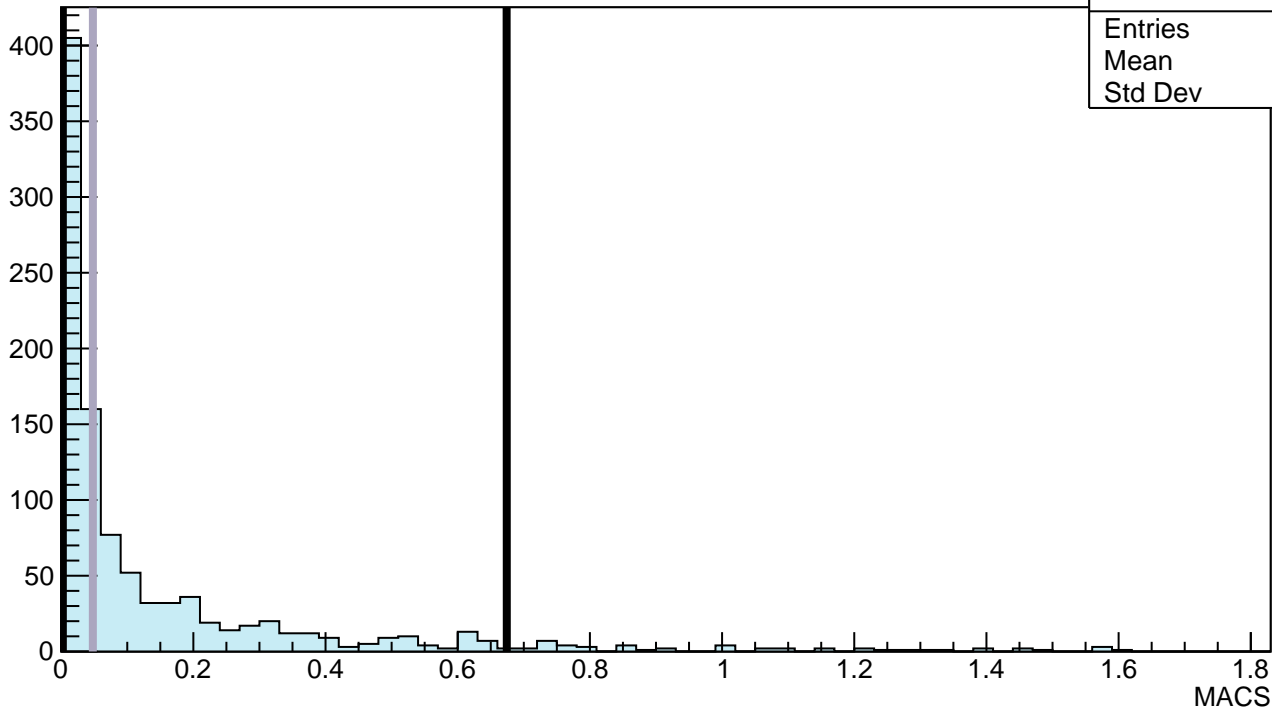

Si33+n MACS

Counts

Entries	1001
Mean	0.1529
Std Dev	0.2524